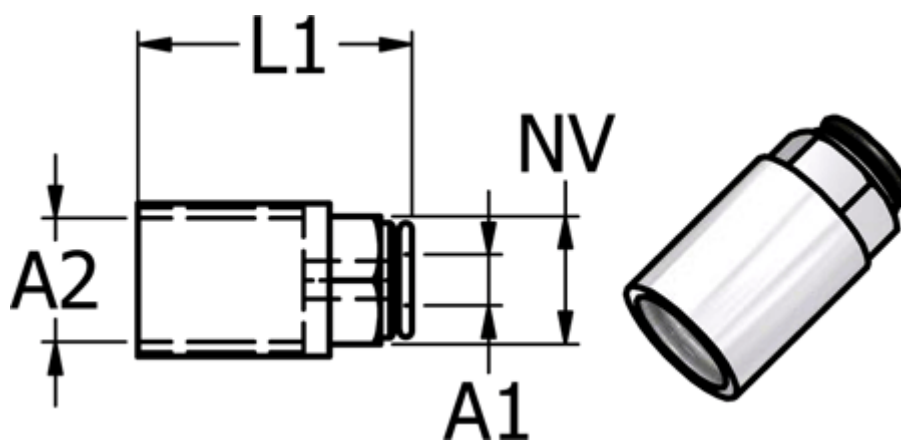

Data Sheet

Article number: 5867460185

Description: Metal fitting 746.018-5, Ø5 - G 1/8"
Push-in straight connector

Measures

Ext. hose diameter = 5	
L1	= 27
NV	= 12
Thread A2	= G 1/8"